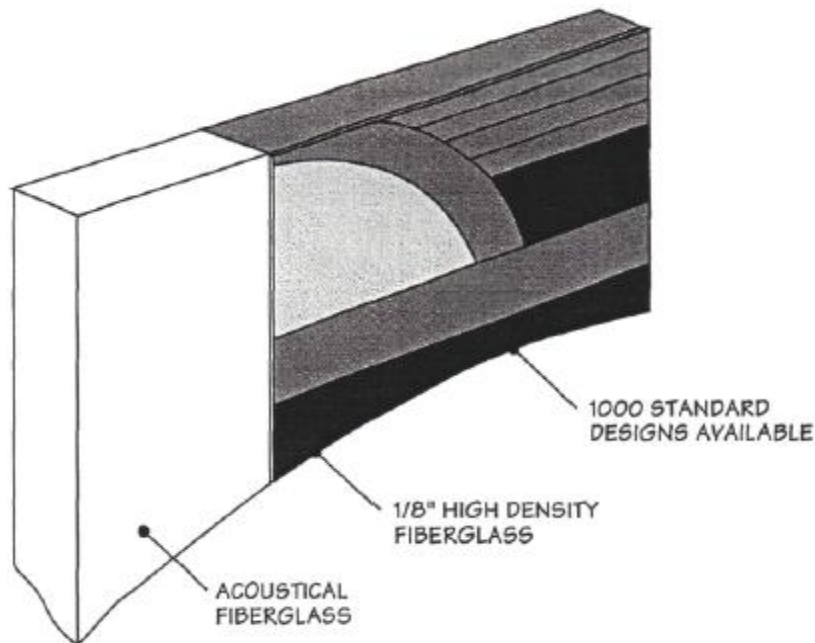

Artistic Sound Panel

The BREJTFUS Artistic Sound Panel offers both an aesthetic and acoustical advantage to any environment. Let us create colors, shapes and designs that coordinate and optimize your design objectives.

Specifications:

- **Thickness**
1 1/8" & 2 1/8"
- **Standard Sizes**
Any size up to 48" x 120"
- **Special Sizes**
Available; consult manufacturer
- **Standard Tolerances**
Length and width $\pm 1/16$ "
- **NRC**
.90 - 1.05

Designs

1000 standard designs

Fire Performance

Composite wall panels with standard facings will have a flame-spread rating of less than 25 (Class A) per ASTM E-84

Finishes

Choose from a wide selection of BSF-100 standard fabrics